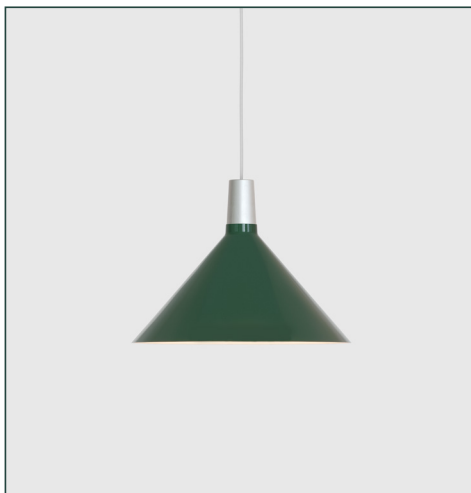

BOWER PENDANT C360 IN DARK GREEN

tala®

SKU: BWR-PD-C360-GRN-01-EU/ BWR-PD-C360-GRN-01-US
FINISH: DARK GREEN

FIXTURE - PHYSICAL

| | |
|-------------------------|---|
| Pendant dimension: | L350mm x W350mm x H190mm <i>L13 6/8in x W13 6/8in x H7 4/8in</i> |
| Ceiling rose dimension: | L110mm x W110mm x H28mm <i>L4in x W4in x H1in</i> |
| Cable length: | 3m <i>10in</i> |
| Materials: | Steel and Aluminium |
| Finish: | Dark green |
| Weight: | 1270g <i>2.8lbs</i> |
| IP rating: | IP20 - Suitable for dry locations |
| Base: | E27 <i>E26</i> |

ELECTRICAL

| | |
|------------|-----------------------------|
| Wattage: | Max 60W |
| Voltage: | 220-240V <i>110-120V</i> |
| Frequency: | 50/60Hz |

The light source can all be easily replaced.
For replacement parts, please visit our
website or contact us at customerservice@tala.co.uk.